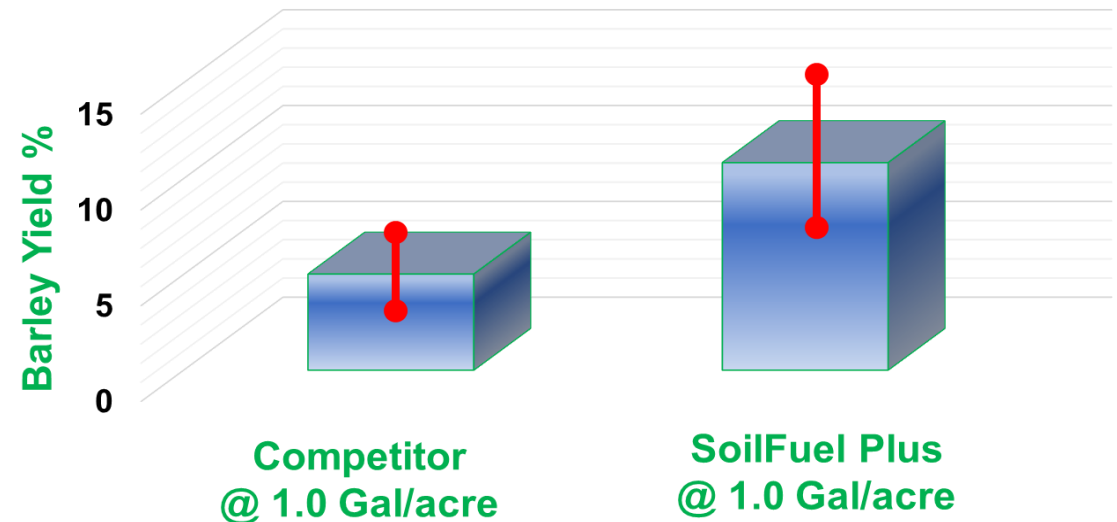

SoilFuel Plus on Wheat

22% Increased Grain Yields

55% higher than the competitor

SoilFuel Plus on Barley

12% Increased Grain Yields

58% higher than the competitor

SoilFuel Plus on Canola

28% Increased Grain Yields

Three times higher than the competitor