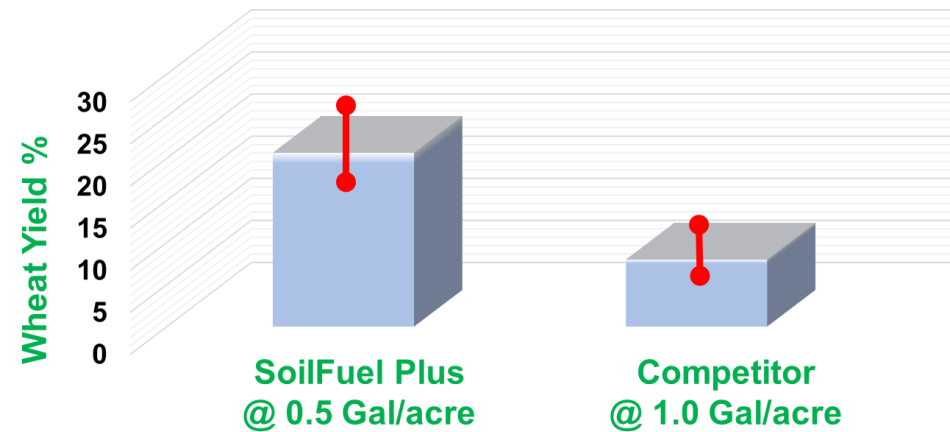

SoilFuel Plus on Wheat

22% Increased Grain Yields

55% higher than the competitor

SoilFuel Plus on Barley

12% Increased Grain Yields

58% higher than the competitor

SoilFuel Plus on Canola

28% Increased Grain Yields

Three times higher than the competitor