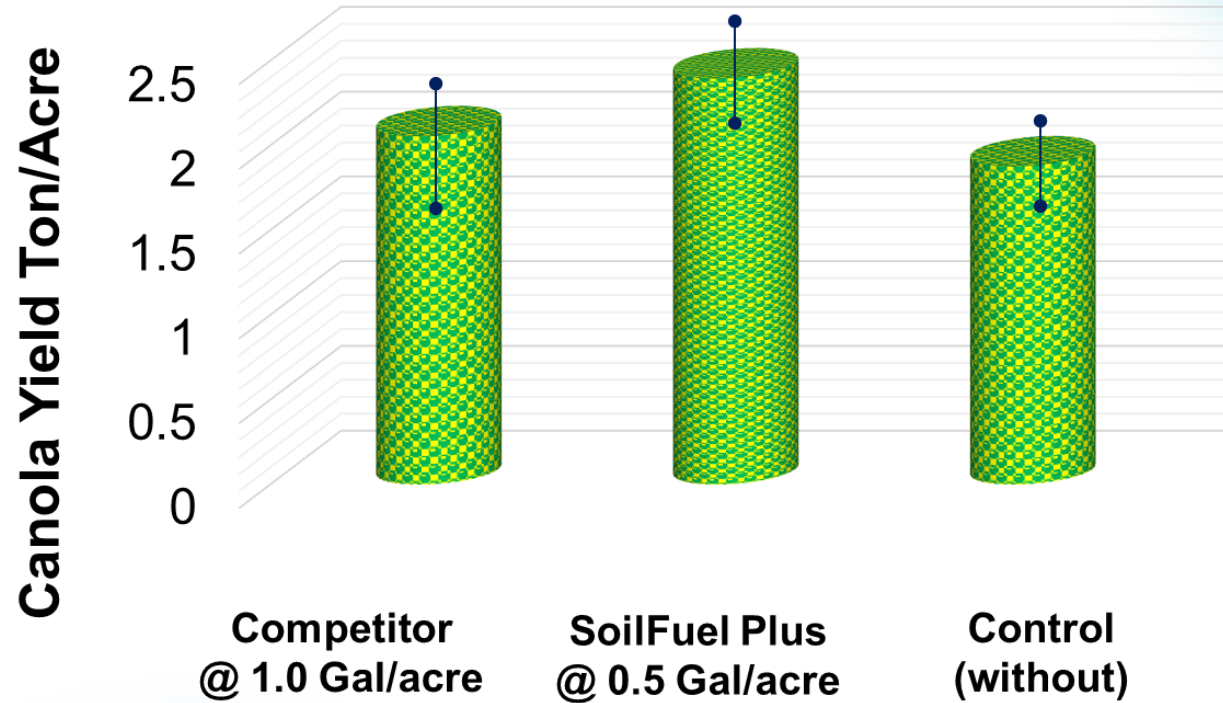

SoilFuel Plus on Wheat

22% Increased Grain Yields

55% higher than the competitor

SoilFuel Plus on Barley

12% Increased Grain Yields

58% higher than the competitor

SoilFuel Plus on Canola

28% Increased Grain Yields

Three times higher than the competitor