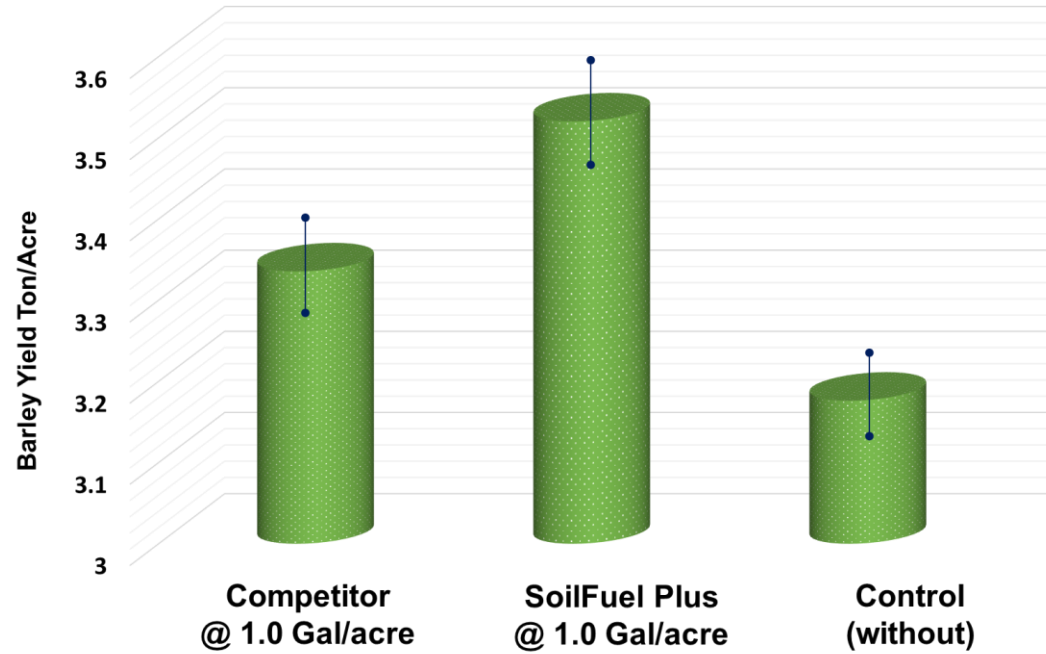

SoilFuel Plus on Wheat

22% Increased Grain Yields

55% higher than the competitor

SoilFuel Plus on Barley

12% Increased Grain Yields

58% higher than the competitor

SoilFuel Plus on Canola

28% Increased Grain Yields

Three times higher than the competitor