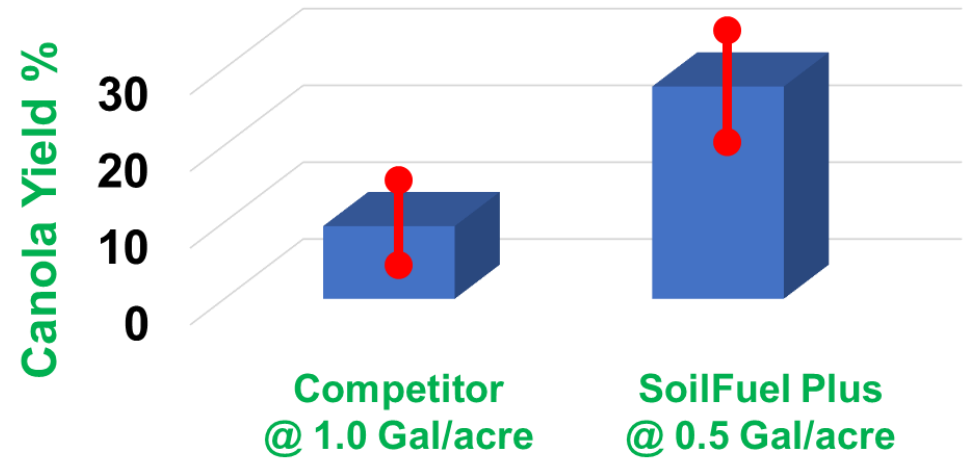

SoilFuel Plus on Wheat

22% Increased Grain Yields

55% higher than the competitor

SoilFuel Plus on Barley

12% Increased Grain Yields

58% higher than the competitor

SoilFuel Plus on Canola

28% Increased Grain Yields

Three times higher than the competitor