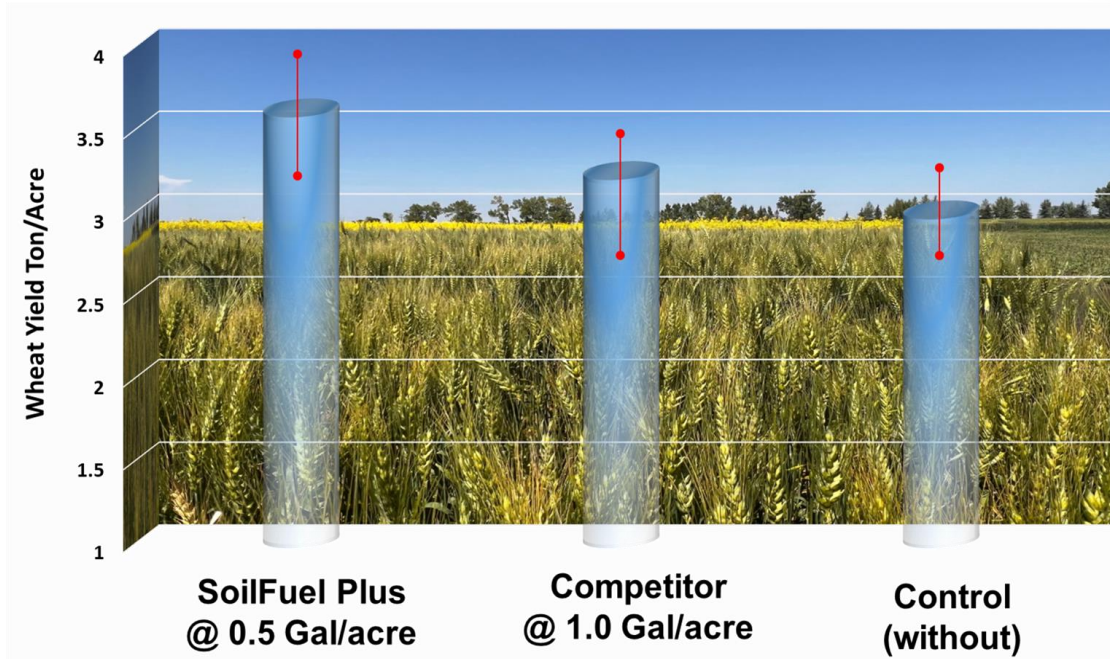

SoilFuel Plus on Wheat

22% Increased Grain Yields

55% higher than the competitor

SoilFuel Plus on Barley

12% Increased Grain Yields

58% higher than the competitor

SoilFuel Plus on Canola

28% Increased Grain Yields

Three times higher than the competitor